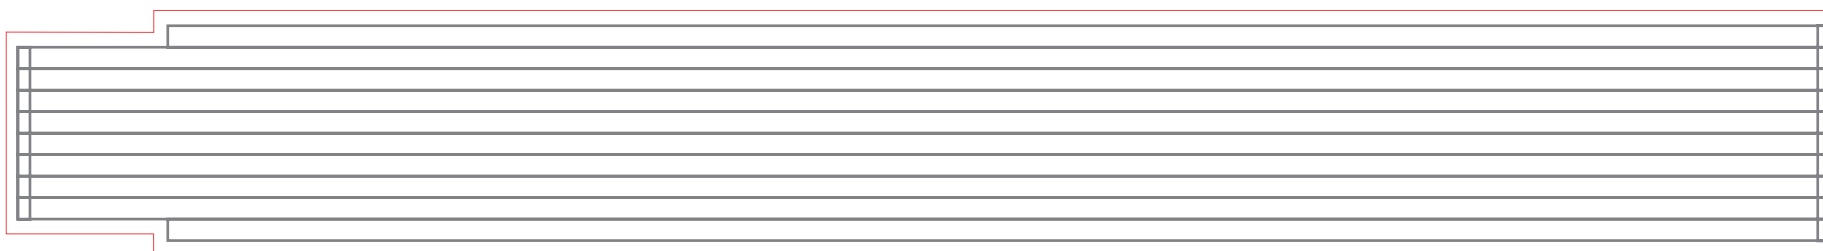

# Adga 230 Advertising space 1. + 2. side face

---

Ideal advertising space: 200 x 26 mm  
Maximum advertising space: 236 x 28,5 mm  
Trim dimension: 246 x 32,5 mm, see red frame

revised version 06/2022